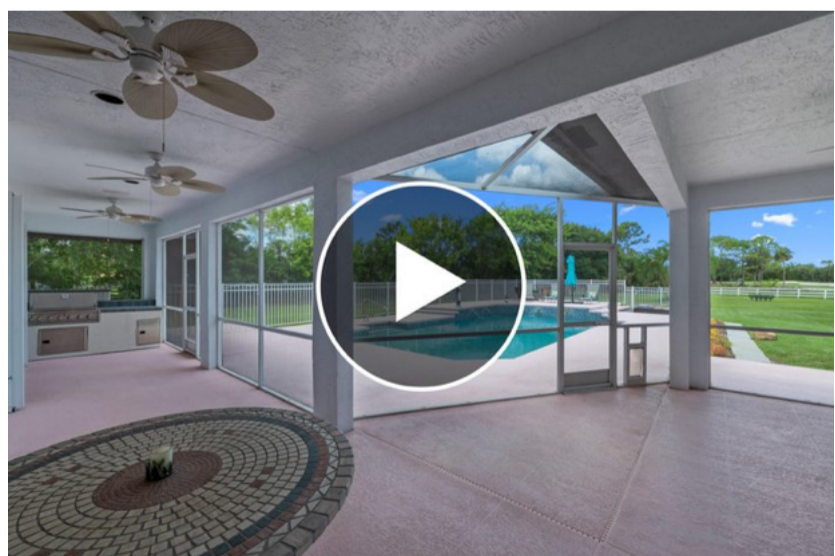

MARTHA W. JOLICOEUR
FARMS AND ESTATES · WELLINGTON, FL

www.MarthasProperties.com

Douglas Elliman

JUST LISTED!

14984 Oatland Court
PADDOCK PARK 2 | \$1,850,000

Features

[Take a Virtual Tour](#)

- Beautiful Sunset Views Overlooking Pool and Wanderer's Club Golf Course
- 5 Bedroom, 3.5 Bath Custom-Built Home With Three-way Split Floor Plan
- Quiet Cul-de-sac Location
- Private Salt Water Pool
- Whole House Generator With 1,000 Gallon Propane Tank
- Reverse Osmosis Water System
- Large Kitchen With Media Center, Double Ovens, Breakfast Area

Step Inside

View Sale Properties

View Rental Properties

Palm Beach Polo Club

Contact Martha