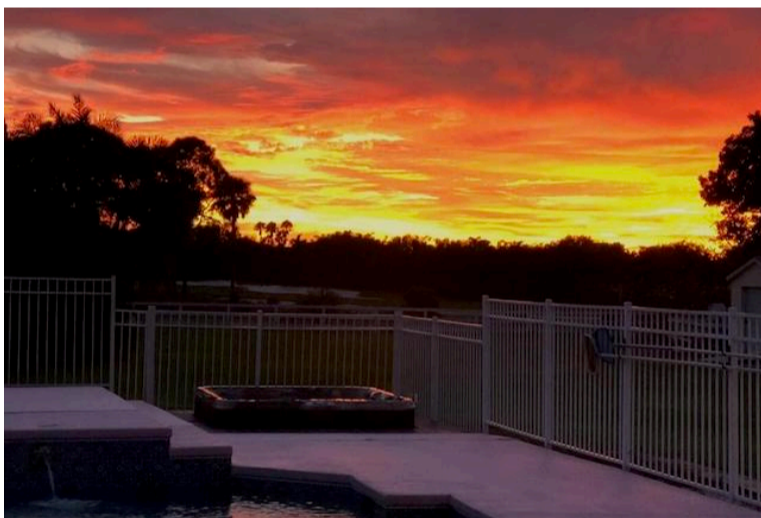

MARTHA W. JOLICOEUR
FARMS AND ESTATES · WELLINGTON, FL

www.MarthasProperties.com

Douglas Elliman

JUST LISTED!

14984 Oatland Court
PADDOCK PARK 2 | \$1,850,000

Features

[Take a Virtual Tour](#)

- Beautiful Sunset Views Overlooking Pool and Wanderer's Club Golf Course
- 5 Bedroom, 3.5 Bath Custom-Built Home With Three-way Split Floor Plan
- Quiet Cul-de-sac Location
- Private Salt Water Pool
- Whole House Generator With 1,000 Gallon Propane Tank
- Reverse Osmosis Water System
- Large Kitchen With Media Center, Double Ovens, Breakfast Area